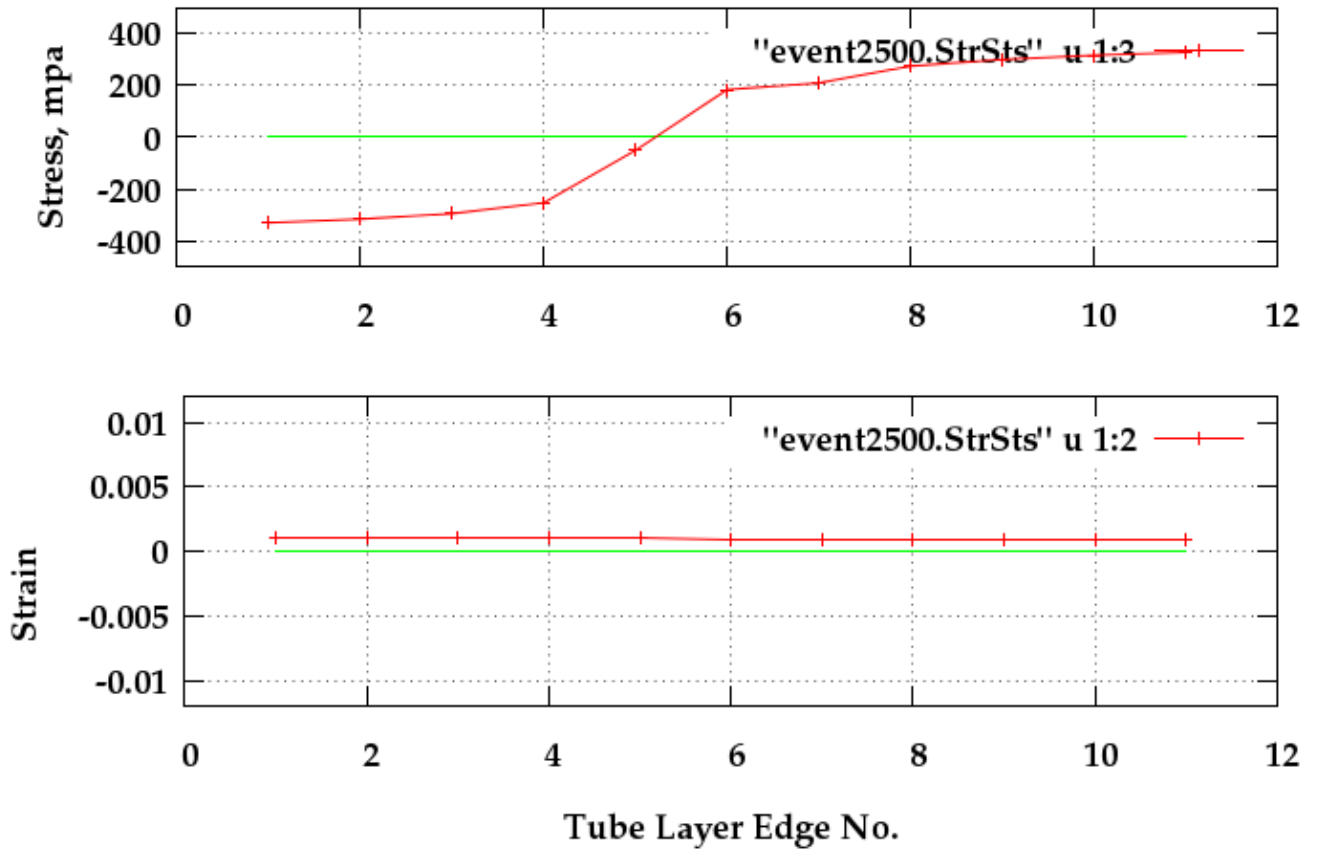

Results for Event Interval 2500 to 2568.63

Coil Tube ID= XYZ5134
Coil Tube SEGMENT= 1030

Results for Event Interval 2500 to 2568.63

Thu Feb 12 09:58:35 EST 2015

End of Event 2500

Results for Event Interval 2500 to 2568.63

End of Event 2568.63