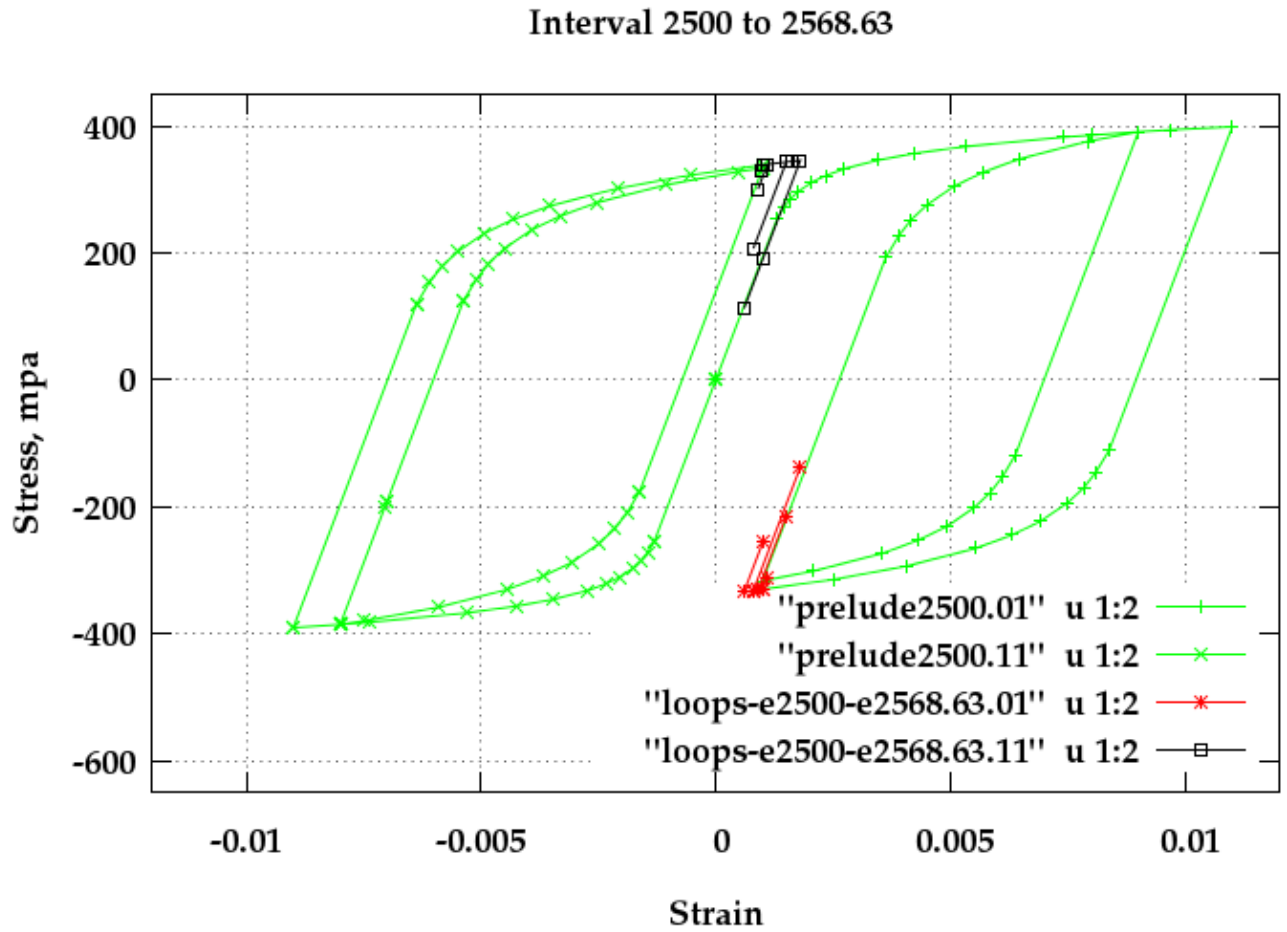

Results for Event Interval 2500 to 2568.63

Coil Tube ID= XYZ5134
Coil Tube SEGMENT= 1030

Results for Event Interval 2500 to 2568.63

Thu Feb 12 09:58:35 EST 2015

End of Event 2500

Results for Event Interval 2500 to 2568.63

End of Event 2568.63